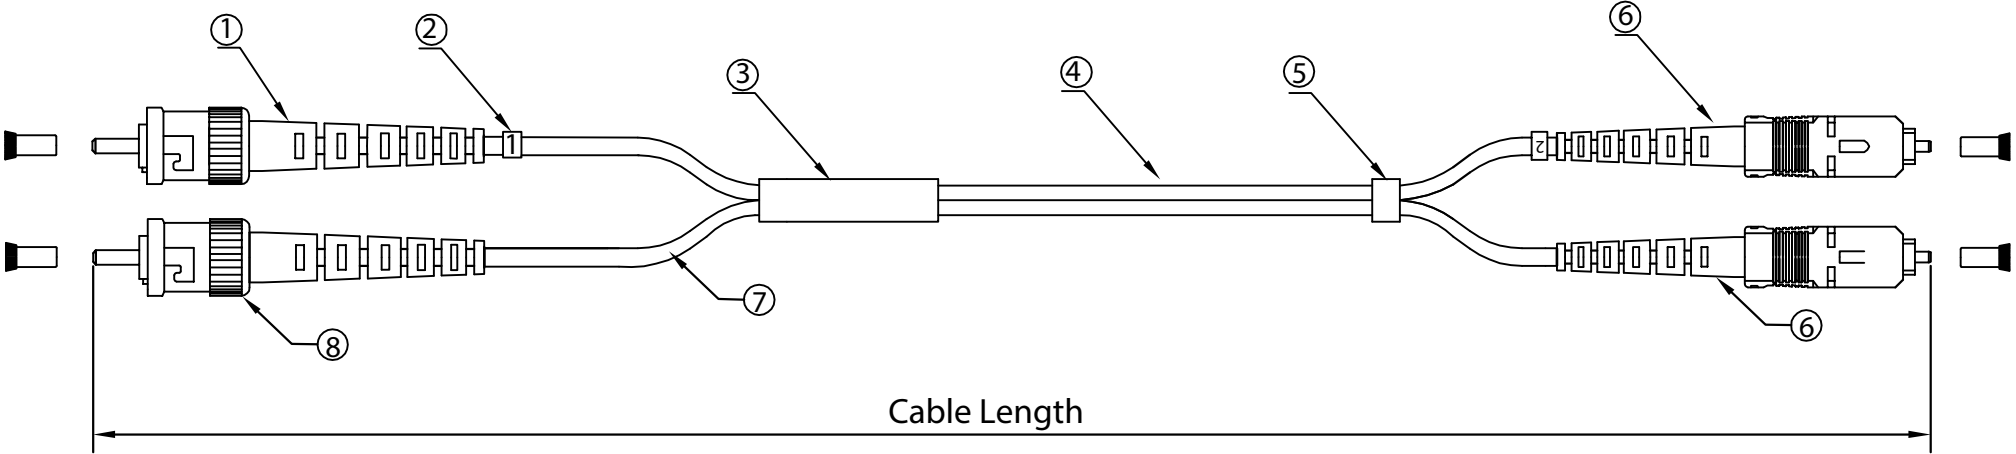

Rev.	Description	Date
A		08-2018

RoHS

Notes:

Insertion Loss ≤ 0.3 dB
 Coupled Power Ratio(CPR) $CPR \leq 26$ dB (Typical Value:20~22dB)

PART NO	CABLE LENGTH
STSC-12101	1 Meter
STSC-12102	2 Meter
STSC-12103	3 Meter
STSC-12105	5 Meter

8	ST SM Connector (Metal Housing Yellow Boot)
7	3.0mm,Simplex,SM-9/125 ,PVC,Optical Fiber Cable (Yellow)
6	SC MM Connector (Beige housing Beige boot)
5	Shrinkage Tube
4	3.0mm,Duplex,MM-62.5/125, PVC, Optical Fiber Cable (Orange)
3	Rubber Shrinkage Tube(Splice Joint Tube Inside)
2	1/2 Code
1	ST MM Connector (Metal Housing Black Boot)
No.	Specifications

Item Number:	STSC-121xx	
Title:	ST/SC OM1 Multimode Duplex Mode Conditioning Fiber Optic Cable, 62.5/125	
Drawn by:	JL	
Approved by:	MAC	
ID:	228	